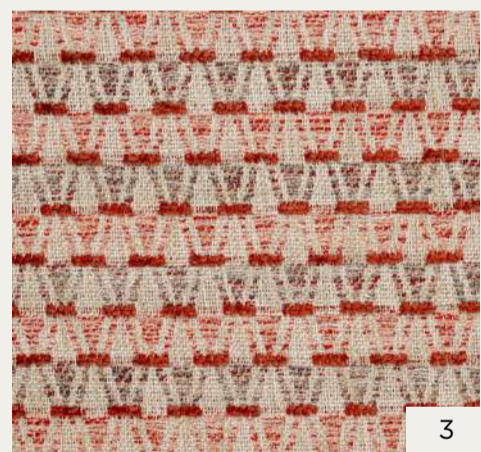

Artigo/Artículo/Item

PO1552 SOUTO

Composição/Composición/Composition	36.4% ACR 26.2% PES 37.4% COT
Largura/Ancho/Width	140 cm
Martindale/Abrasion test	45000
Resistência à luz/Resistencia a la luz/Light resistance	

Instruções de lavagem/Instrucciones de limpieza/Washing instructions	
Características/Characteristics	
Uso recomendável/Usó recomendable/Usage	
Cores disponíveis/Colores disponibles/Available colors	6