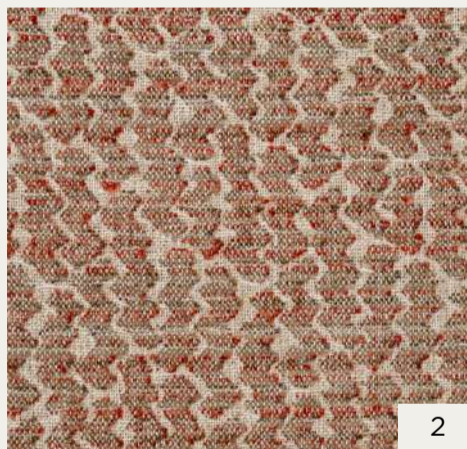

PO1551 SEIXO

Composição/Composición/Composition	34.5% ACR 28.6% PES 36.9% COT
Largura/Ancho/Width	140 cm
Martindale/Abrasion test	45000
Resistência à luz/Resistencia a la luz/Light resistance	

Instruções de lavagem/Instrucciones de limpieza/Washing instructions	
Características/Characteristics	
Uso recomendável/Usos recomendables/Usage	
Cores disponíveis/Colores disponibles/Available colors	6